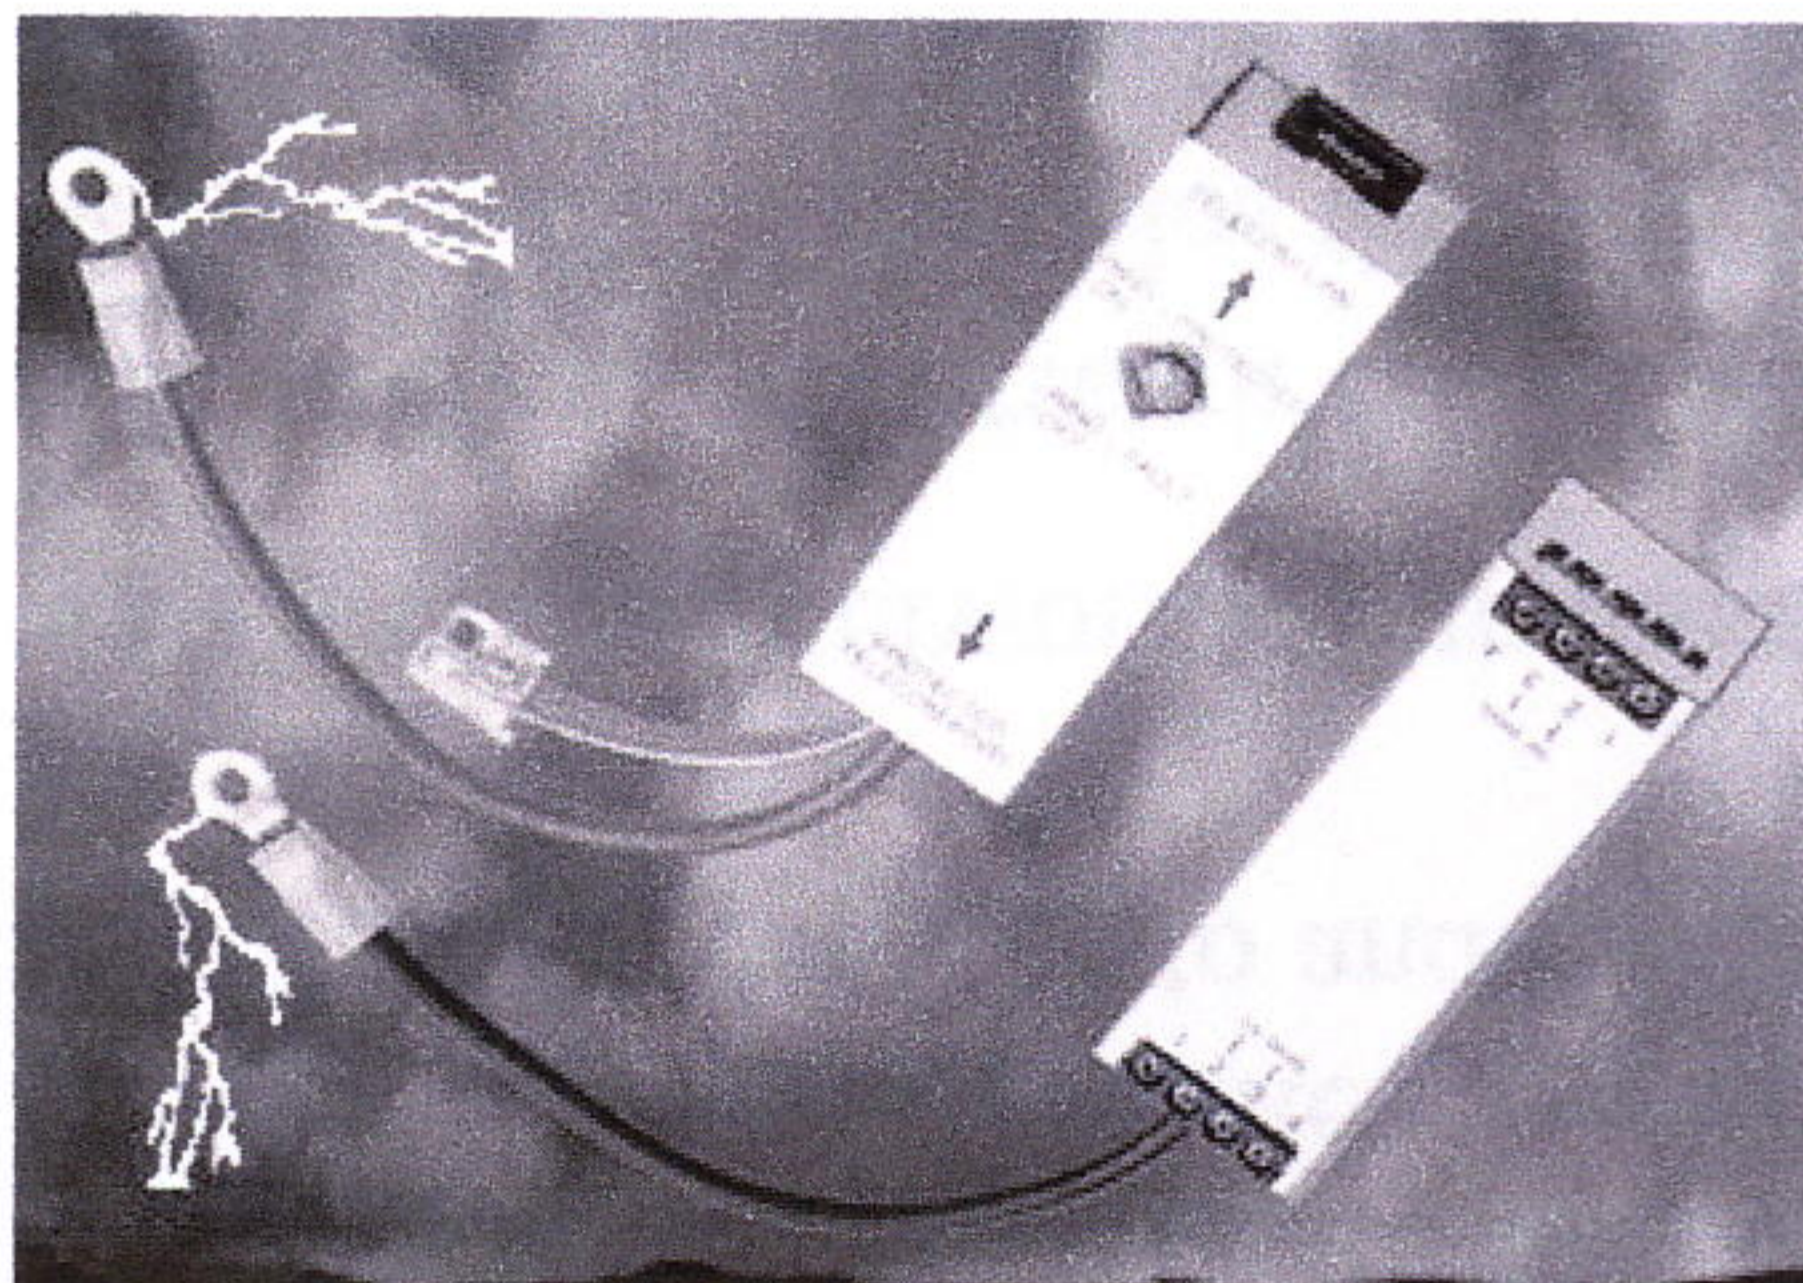

Telecom Protectors

Dial-up

Dedicated Line

High-Speed Digital

Primary & Secondary Types

All Types & Styles