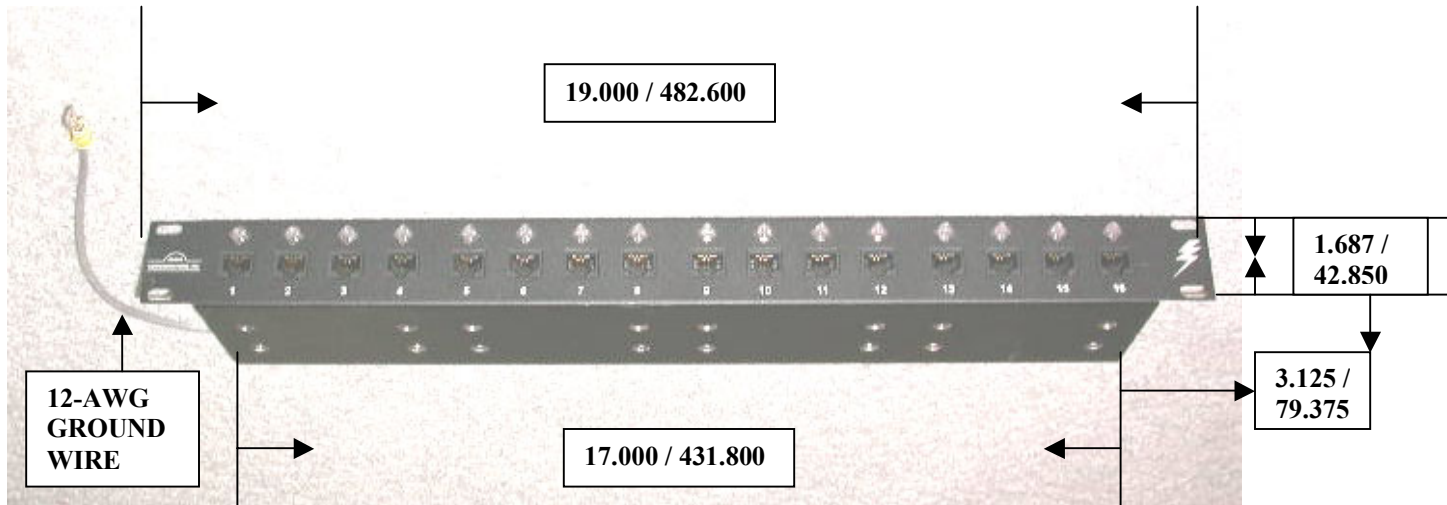

BRAVO COMMUNICATIONS, INC.

SURE/FIRE® LAN/NETWORK SURGE-PROTECTED PATCH PANEL

MODEL RM16RJ45/LAN1

- ◆ **Protects All CAT.5+ Ports For Half Duplex Ethernet (10/100-Base TX)**
- ◆ **Protects RJ45 Pins 1,2,3 & 6 Signal Wires Per Port Up To 155 Mhz With Straight-Thru Wiring**
- ◆ **16-Ports Across With Single-Point Grounding**
- ◆ **Individual LAN Port Surge Test Light For All Ports**
- ◆ **Normally Rear Panel Surge Protected But Can Also Be Front Panel Surge Protected**
- ◆ **4-Port Card Modules Are Hot Swappable**
- ◆ **Stops All Voltage Transients Greater Than ± 8 Volts And Up To 25k Amps Per Line In Less Than A Pico-Second.**
- ◆ **Protects LAN Equipment Repeatedly And Then Automatically Resets Itself**
- ◆ **Unique 3-Stage Protection On All Signal Lines Is Powerful Enough To Use For Both Inter-Building And Intra-Building Cable Run Installations.**
- ◆ **Small Profile Fits In 1U Of 19.0" Rack Space**
- ◆ **5-Year Limited Warranty**

Note: All dimensions are specified as inches / millimeters.

**BRAVO COMMUNICATIONS, INC.
3463 MEADOWLANDS LN
SAN JOSE, CA 95135 U.S.A.**

PART NUMBER: RM16RJ45/LAN1