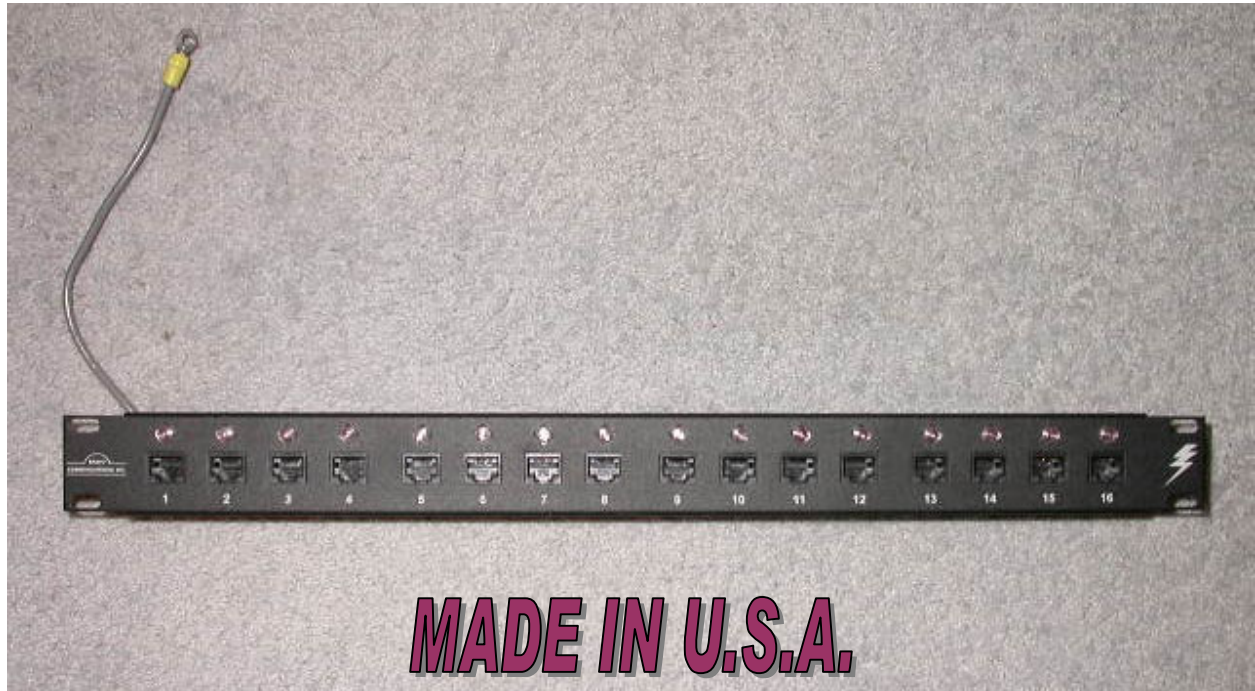

BRAVO COMMUNICATIONS, INC.

SURE/FIRE® LAN/NETWORK SURGE-PROTECTED PATCH PANEL

MODEL RM16RJ45/LAN1

- ◆ **Protects All CAT.5+ Ports For Half Duplex Ethernet (10/100-Base TX)**
- ◆ **Protects RJ45 Pins 1,2,3 & 6 Signal Wires Per Port Up To 155 Mhz With Straight-Thru Wiring**
- ◆ **16-Ports Across With Single-Point Grounding**
- ◆ **Individual LAN Port Surge Test Light For All Ports**
- ◆ **Normally Rear Panel Surge Protected But Can Also Be Front Panel Surge Protected**
- ◆ **4-Port Card Modules Are Hot Swappable**
- ◆ **Stops All Voltage Transients Greater Than ± 8 Volts And Up To 25k Amps Per Line In Less Than A Pico-Second.**
- ◆ **Protects LAN Equipment Repeatedly And Then Automatically Resets Itself**
- ◆ **Unique 3-Stage Protection On All Signal Lines Is Powerful Enough To Use For Both Inter-Building And Intra-Building Cable Run Installations.**
- ◆ **Small Profile Fits In 1U Of 19.0" Rack Space**
- ◆ **5-Year Limited Warranty**

Note: All dimensions are specified as inches / millimeters.

**BRAVO COMMUNICATIONS, INC.
3463 MEADOWLANDS LN
SAN JOSE, CA 95135 U.S.A.**

PART NUMBER: RM16RJ45/LAN1