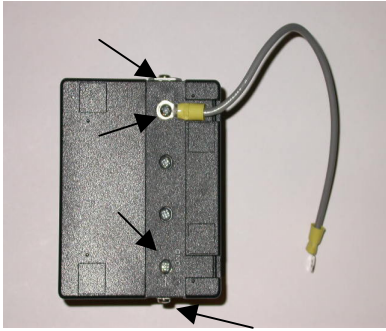

BOTTOM VIEW WITH 12 AWG GROUND WIRE (4 GROUNDING LOCATIONS)