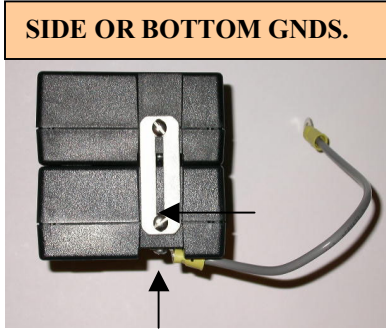

SIDE OR BOTTOM GNDS.

SIDE VIEW WITH VERTICAL STACKING & GROUND WIRE