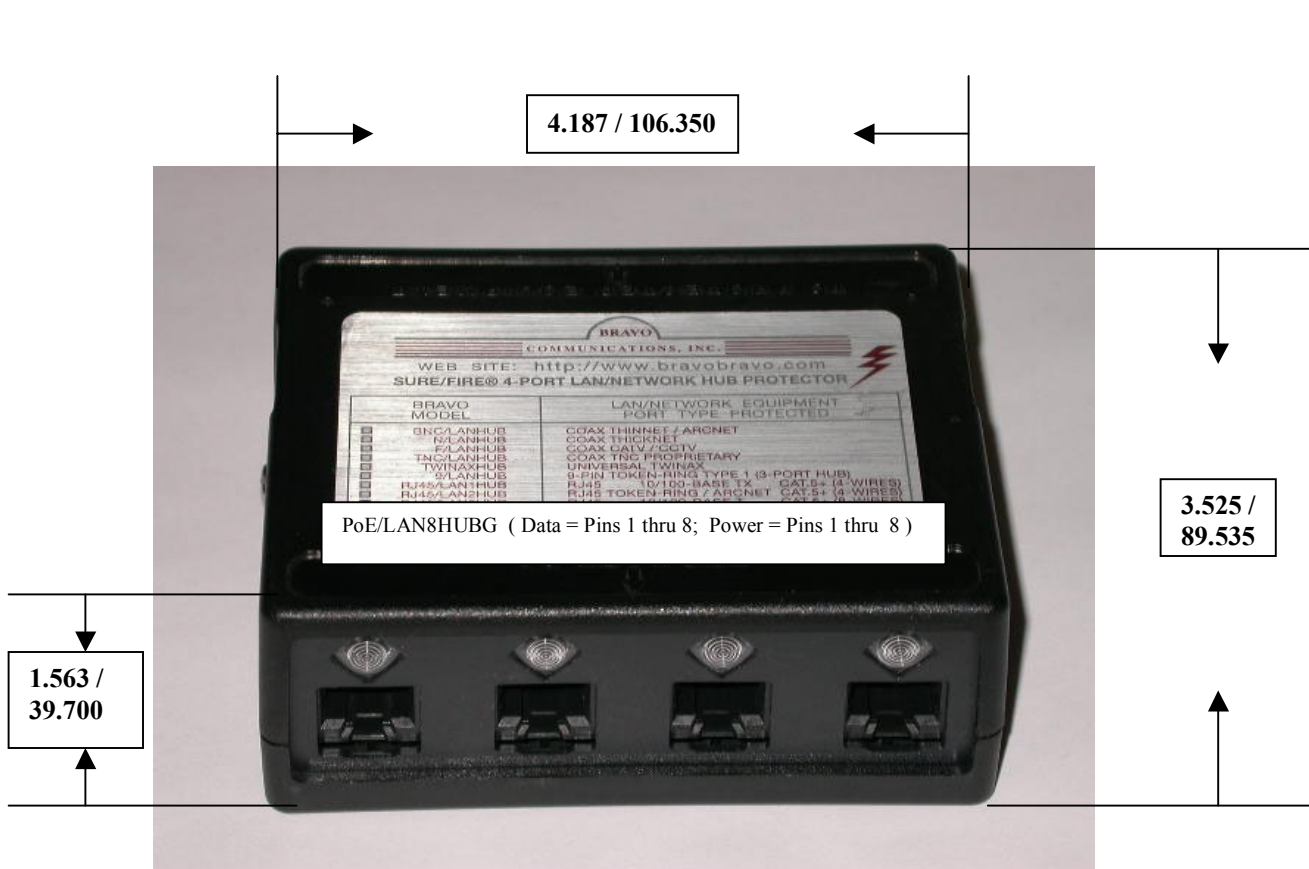

Note: All dimensions are specified as inches / millimeters.

BRAVO COMMUNICATIONS, INC.
3463 MEADOWLANDS LN
SAN JOSE, CA 95135 U.S.A.

PART NUMBER: PoE/LAN8HUBG

Bravo Communications, Inc. reserves the right to change any specification without prior notice.
Copyright © 2008 Bravo Communications, Inc.
LAN/PoEHUBG-001-00M 5/07 Printed in USA.
All rights reserved.

BRAVO COMMUNICATIONS, INC.
3463 MEADOWLANDS LN, SAN JOSE, CA 95135 U.S.A.
PH: (408) 297-8700 FAX: (408) 297-8701 SALES: (800) 366-0297
WEB: BRAVOBRAVO.COM EMAIL: sales@bravobravo.com

Cost-Effective Networking Solutions