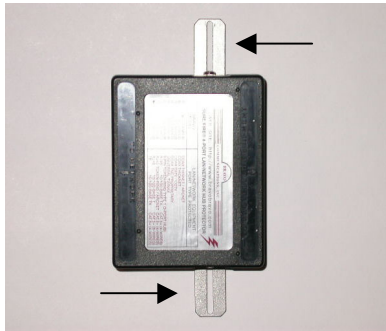

WALL-MOUNT VIEW WITH GROUND BRACKETS