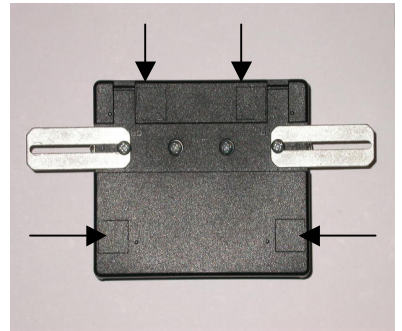

BOTTOM VIEW WITH GND BRACKETS & 4 RUBBER FEET AREAS