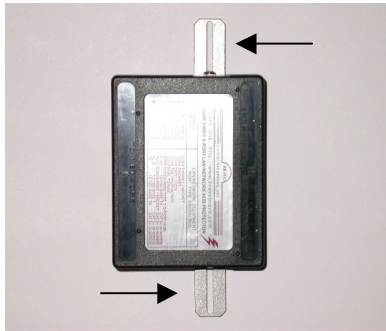

BRAVO COMMUNICATIONS, INC.
SURE/FIRE® 4-PORT LAN/NETWORK HUB PROTECTOR

MODEL RJ45/LAN1HUB

MADE IN U.S.A.

- ◆ Protects All CAT. 5 + Ports For Half_Duplex Ethernet (10/100-Base TX)
- ◆ Protects RJ45 Pins 1,2,3 & 6 Signal Wires Per Port Up To 155 Mhz With Straight-Thru Wiring
- ◆ 4-Port Building Block Architecture With Single-Point Grounding
- ◆ Each Hub Module Includes Four Convenient Grounding Screw Locations--Two On The Bottom Side And Two On The Sides
- ◆ 4-Port Modules Can Be Stacked Vertically And Horizontally For Unlimited Hub Expansion And Modularity As The Network Grows Or Changes
- ◆ Allows The Network Designer To Wall Mount, Desk Mount, Or Equipment Mount Directly To Premise Earth Grounding System Or Chassis/Frame Ground Or As Desired
- ◆ Comes Complete W/ 2 Grounding Brackets, A 12 AWG Ground Wire & 4 Rubber Feet
- ◆ Individual LAN Port Surge Test Light For All Ports (Diamond-Shaped Red LED)
- ◆ Hubs Come In Injection Molded, Fire Retardent Plastic. Hub Front And Back Panels Can Be Color Coded For Easy Port Identification (Black Is Standard). Heavy-Duty Shielded Brushed Aluminum Hubs Are Also Available.
- ◆ Individual Hub Modules Are Hot Swappable In The System
- ◆ Stops All Voltage Transients Greater Than ± 8 Volts And Up To 25K Amps Per Line In Less Than A Pico-Second.
- ◆ Protects LAN Equipment Repeatedly And Then Automatically Resets Itself
- ◆ Unique 3-Stage Protection On All Signal Lines Is Powerful Enough To Use For Both Inter-Building And Intra-Building Cable Run Installations.
- ◆ 5-Year Limited Warranty

REAR PANEL VIEW

**WALL-MOUNT VIEW
WITH GROUND BRACKETS**

**BOTTOM VIEW WITH
GND BRACKETS & 4
RUBBER FEET AREAS**

**BOTTOM VIEW WITH
12 AWG GROUND WIRE
(4 GROUNDING LOCATIONS)**

SIDE OR BOTTOM GNDS.

**SIDE VIEW WITH VERTICAL
STACKING & GROUND WIRE**