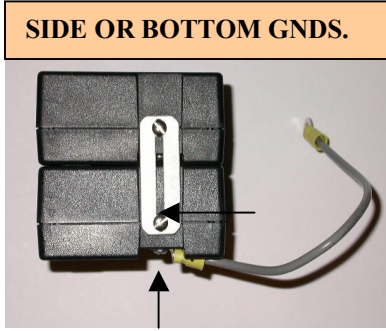

BRAVO COMMUNICATIONS, INC.
SURE/FIRE® 4-PORT LAN/NETWORK HUB PROTECTOR

MODEL RJ45/LAN1HUB

MADE IN U.S.A.

- ◆ Protects All CAT. 5 + Ports For Half_Duplex Ethernet (10/100-Base TX)
- ◆ Protects RJ45 Pins 1,2,3 & 6 Signal Wires Per Port Up To 155 Mhz With Straight-Thru Wiring
- ◆ 4-Port Building Block Architecture With Single-Point Grounding
- ◆ Each Hub Module Includes Four Convenient Grounding Screw Locations--Two On The Bottom Side And Two On The Sides
- ◆ 4-Port Modules Can Be Stacked Vertically And Horizontally For Unlimited Hub Expansion And Modularity As The Network Grows Or Changes
- ◆ Allows The Network Designer To Wall Mount, Desk Mount, Or Equipment Mount Directly To Premise Earth Grounding System Or Chassis/Frame Ground Or As Desired
- ◆ Comes Complete W/ 2 Grounding Brackets, A 12 AWG Ground Wire & 4 Rubber Feet
- ◆ Individual LAN Port Surge Test Light For All Ports (Diamond-Shaped Red LED)
- ◆ Hubs Come In Injection Molded, Fire Retardent Plastic. Hub Front And Back Panels Can Be Color Coded For Easy Port Identification (Black Is Standard). Heavy-Duty Shielded Brushed Aluminum Hubs Are Also Available.
- ◆ Individual Hub Modules Are Hot Swappable In The System
- ◆ Stops All Voltage Transients Greater Than ± 8 Volts And Up To 25K Amps Per Line In Less Than A Pico-Second.
- ◆ Protects LAN Equipment Repeatedly And Then Automatically Resets Itself
- ◆ Unique 3-Stage Protection On All Signal Lines Is Powerful Enough To Use For Both Inter-Building And Intra-Building Cable Run Installations.
- ◆ 5-Year Limited Warranty

REAR PANEL VIEW

**WALL-MOUNT VIEW
WITH GROUND BRACKETS**

**BOTTOM VIEW WITH
GND BRACKETS & 4
RUBBER FEET AREAS**

**BOTTOM VIEW WITH
12 AWG GROUND WIRE
(4 GROUNDING LOCATIONS)**

SIDE OR BOTTOM GNDS.

**SIDE VIEW WITH VERTICAL
STACKING & GROUND WIRE**