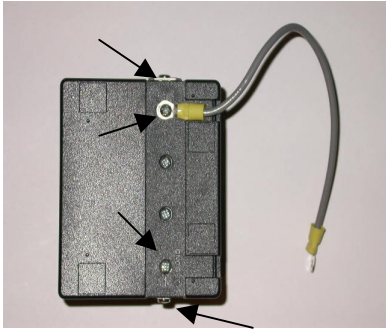

BRAVO COMMUNICATIONS, INC.
SURE/FIRE® 4-PORT LAN/NETWORK HUB PROTECTOR

MODEL RJ45/LAN1HUB

MADE IN U.S.A.

- ◆ Protects All CAT. 5 + Ports For Half_Duplex Ethernet (10/100-Base TX)
- ◆ Protects RJ45 Pins 1,2,3 & 6 Signal Wires Per Port Up To 155 Mhz With Straight-Thru Wiring
- ◆ 4-Port Building Block Architecture With Single-Point Grounding
- ◆ Each Hub Module Includes Four Convenient Grounding Screw Locations--Two On The Bottom Side And Two On The Sides
- ◆ 4-Port Modules Can Be Stacked Vertically And Horizontally For Unlimited Hub Expansion And Modularity As The Network Grows Or Changes
- ◆ Allows The Network Designer To Wall Mount, Desk Mount, Or Equipment Mount Directly To Premise Earth Grounding System Or Chassis/Frame Ground Or As Desired
- ◆ Comes Complete W/ 2 Grounding Brackets, A 12 AWG Ground Wire & 4 Rubber Feet
- ◆ Individual LAN Port Surge Test Light For All Ports (Diamond-Shaped Red LED)
- ◆ Hubs Come In Injection Molded, Fire Retardent Plastic. Hub Front And Back Panels Can Be Color Coded For Easy Port Identification (Black Is Standard). Heavy-Duty Shielded Brushed Aluminum Hubs Are Also Available.
- ◆ Individual Hub Modules Are Hot Swappable In The System
- ◆ Stops All Voltage Transients Greater Than ± 8 Volts And Up To 25K Amps Per Line In Less Than A Pico-Second.
- ◆ Protects LAN Equipment Repeatedly And Then Automatically Resets Itself
- ◆ Unique 3-Stage Protection On All Signal Lines Is Powerful Enough To Use For Both Inter-Building And Intra-Building Cable Run Installations.
- ◆ 5-Year Limited Warranty

REAR PANEL VIEW

**WALL-MOUNT VIEW
WITH GROUND BRACKETS**

**BOTTOM VIEW WITH
GND BRACKETS & 4
RUBBER FEET AREAS**

**BOTTOM VIEW WITH
12 AWG GROUND WIRE
(4 GROUNDING LOCATIONS)**

SIDE OR BOTTOM GNDS.

**SIDE VIEW WITH VERTICAL
STACKING & GROUND WIRE**