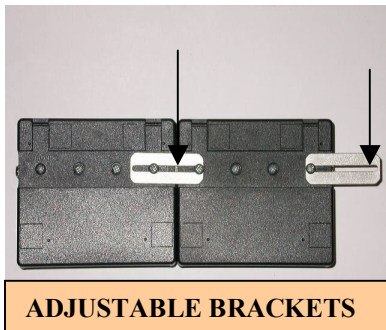

BRAVO COMMUNICATIONS, INC.
SURE/FIRE® 4-PORT LAN/NETWORK HUB PROTECTOR

MODEL RJ45/LAN1HUB

MADE IN U.S.A.

- ◆ Protects All CAT. 5 + Ports For Half_Duplex Ethernet (10/100-Base TX)
- ◆ Protects RJ45 Pins 1,2,3 & 6 Signal Wires Per Port Up To 155 Mhz With Straight-Thru Wiring
- ◆ 4-Port Building Block Architecture With Single-Point Grounding
- ◆ Each Hub Module Includes Four Convenient Grounding Screw Locations--Two On The Bottom Side And Two On The Sides
- ◆ 4-Port Modules Can Be Stacked Vertically And Horizontally For Unlimited Hub Expansion And Modularity As The Network Grows Or Changes
- ◆ Allows The Network Designer To Wall Mount, Desk Mount, Or Equipment Mount Directly To Premise Earth Grounding System Or Chassis/Frame Ground Or As Desired
- ◆ Comes Complete W/ 2 Grounding Brackets, A 12 AWG Ground Wire & 4 Rubber Feet
- ◆ Individual LAN Port Surge Test Light For All Ports (Diamond-Shaped Red LED)
- ◆ Hubs Come In Injection Molded, Fire Retardent Plastic. Hub Front And Back Panels Can Be Color Coded For Easy Port Identification (Black Is Standard). Heavy-Duty Shielded Brushed Aluminum Hubs Are Also Available.
- ◆ Individual Hub Modules Are Hot Swappable In The System
- ◆ Stops All Voltage Transients Greater Than ± 8 Volts And Up To 25K Amps Per Line In Less Than A Pico-Second.
- ◆ Protects LAN Equipment Repeatedly And Then Automatically Resets Itself
- ◆ Unique 3-Stage Protection On All Signal Lines Is Powerful Enough To Use For Both Inter-Building And Intra-Building Cable Run Installations.
- ◆ 5-Year Limited Warranty

**MULTI-VIEW WITH
VERTICAL STACKING**

**TOP VIEW WITH
HORIZONTAL STACKING &
GROUND/MOUNT BRACKET**

ADJUSTABLE BRACKETS

**BOTTOM VIEW WITH
HORIZONTAL STACKING &
GROUND/MOUNT BRACKETS**

**RING
TERMINAL**

**TOP VIEW WITH
HORIZONTAL STACK
& GROUND WIRE**