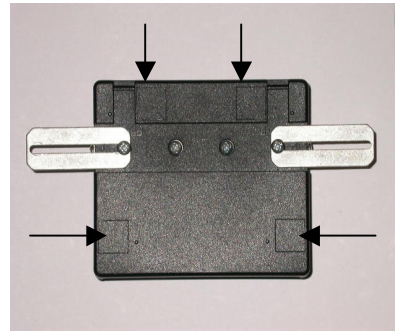

BRAVO COMMUNICATIONS, INC.
SURE/FIRE® 4-PORT LAN/NETWORK HUB PROTECTOR

MODEL RJ45/LAN1HUB

MADE IN U.S.A.

- ◆ Protects All CAT. 5 + Ports For Half_Duplex Ethernet (10/100-Base TX)
- ◆ Protects RJ45 Pins 1,2,3 & 6 Signal Wires Per Port Up To 155 Mhz With Straight-Thru Wiring
- ◆ 4-Port Building Block Architecture With Single-Point Grounding
- ◆ Each Hub Module Includes Four Convenient Grounding Screw Locations--Two On The Bottom Side And Two On The Sides
- ◆ 4-Port Modules Can Be Stacked Vertically And Horizontally For Unlimited Hub Expansion And Modularity As The Network Grows Or Changes
- ◆ Allows The Network Designer To Wall Mount, Desk Mount, Or Equipment Mount Directly To Premise Earth Grounding System Or Chassis/Frame Ground Or As Desired
- ◆ Comes Complete W/ 2 Grounding Brackets, A 12 AWG Ground Wire & 4 Rubber Feet
- ◆ Individual LAN Port Surge Test Light For All Ports (Diamond-Shaped Red LED)
- ◆ Hubs Come In Injection Molded, Fire Retardent Plastic. Hub Front And Back Panels Can Be Color Coded For Easy Port Identification (Black Is Standard). Heavy-Duty Shielded Brushed Aluminum Hubs Are Also Available.
- ◆ Individual Hub Modules Are Hot Swappable In The System
- ◆ Stops All Voltage Transients Greater Than ± 8 Volts And Up To 25K Amps Per Line In Less Than A Pico-Second.
- ◆ Protects LAN Equipment Repeatedly And Then Automatically Resets Itself
- ◆ Unique 3-Stage Protection On All Signal Lines Is Powerful Enough To Use For Both Inter-Building And Intra-Building Cable Run Installations.
- ◆ 5-Year Limited Warranty

REAR PANEL VIEW

**WALL-MOUNT VIEW
WITH GROUND BRACKETS**

**BOTTOM VIEW WITH
GND BRACKETS & 4
RUBBER FEET AREAS**

**BOTTOM VIEW WITH
12 AWG GROUND WIRE
(4 GROUNDING LOCATIONS)**

SIDE OR BOTTOM GNDS.

**SIDE VIEW WITH VERTICAL
STACKING & GROUND WIRE**