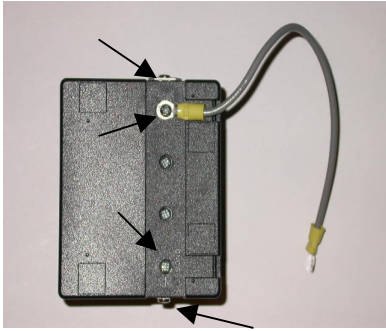

BRAVO COMMUNICATIONS, INC.
SURE/FIRE® 4-PORT LAN/NETWORK HUB PROTECTOR

MODEL RJ45/LAN8HUB

- ◆ Protects All CAT. 5 / CAT. 6 Ports Up Thru Full Duplex Ethernet
- ◆ Protects All 8 Signals/Wires Per Port Up To 250 Mhz With Straight-Thru Wiring
- ◆ 4-Port Building Block Architecture With Single-Point Grounding
- ◆ Each Hub Module Includes Four Convenient Grounding Screw Locations--Two On The Bottom Side And Two On The Sides
- ◆ 4-Port Modules Can Be Stacked Vertically And Horizontally For Unlimited Hub Expansion And Modularity As The Network Grows Or Changes
- ◆ Allows The Network Designer To Wall Mount, Desk Mount, Or Equipment Mount Directly To Premise Earth Grounding System Or Chassis/Frame Ground Or As Desired
- ◆ Comes Complete W/ 2 Grounding Brackets, A 12 AWG Ground Wire & 4 Rubber Feet
- ◆ Individual LAN Port Surge Test Light For All Ports (Diamond-Shaped Red LED)
- ◆ Hubs Come In Injection Molded, Fire Retardent Plastic. Hub Front And Back Panels Can Be Color Coded For Easy Port Identification (Black Is Standard). Heavy-Duty Shielded Brushed Aluminum Hubs Are Also Available.
- ◆ Individual Hub Modules Are Hot Swappable In The System
- ◆ Stops All Voltage Transients Greater Than ± 8 Volts And Up To 25K Amps Per Line In Less Than A Pico-Second.
- ◆ Protects LAN Equipment Repeatedly And Then Automatically Resets Itself
- ◆ Unique 3-Stage Protection On All Signal Lines Is Powerful Enough To Use For Both Inter-Building And Intra-Building Cable Run Installations.
- ◆ 5-Year Limited Warranty

REAR PANEL VIEW

**WALL-MOUNT VIEW
WITH GROUND BRACKETS**

**BOTTOM VIEW WITH
GND BRACKETS & 4
RUBBER FEET AREAS**

**BOTTOM VIEW WITH
12 AWG GROUND WIRE
(4 GROUNDING LOCATIONS)**

SIDE OR BOTTOM GNDS.

**SIDE VIEW WITH VERTICAL
STACKING & GROUND WIRE**