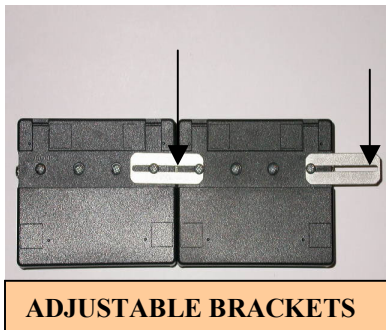

BRAVO COMMUNICATIONS, INC.
SURE/FIRE® 4-PORT LAN/NETWORK HUB PROTECTOR

MODEL RJ45/LAN8HUB

- ◆ Protects All CAT. 5 / CAT. 6 Ports Up Thru Full Duplex Ethernet
- ◆ Protects All 8 Signals/Wires Per Port Up To 250 Mhz With Straight-Thru Wiring
- ◆ 4-Port Building Block Architecture With Single-Point Grounding
- ◆ Each Hub Module Includes Four Convenient Grounding Screw Locations--Two On The Bottom Side And Two On The Sides
- ◆ 4-Port Modules Can Be Stacked Vertically And Horizontally For Unlimited Hub Expansion And Modularity As The Network Grows Or Changes
- ◆ Allows The Network Designer To Wall Mount, Desk Mount, Or Equipment Mount Directly To Premise Earth Grounding System Or Chassis/Frame Ground Or As Desired
- ◆ Comes Complete W/ 2 Grounding Brackets, A 12 AWG Ground Wire & 4 Rubber Feet
- ◆ Individual LAN Port Surge Test Light For All Ports (Diamond-Shaped Red LED)
- ◆ Hubs Come In Injection Molded, Fire Retardent Plastic. Hub Front And Back Panels Can Be Color Coded For Easy Port Identification (Black Is Standard). Heavy-Duty Shielded Brushed Aluminum Hubs Are Also Available.
- ◆ Individual Hub Modules Are Hot Swappable In The System
- ◆ Stops All Voltage Transients Greater Than ± 8 Volts And Up To 25K Amps Per Line In Less Than A Pico-Second.
- ◆ Protects LAN Equipment Repeatedly And Then Automatically Resets Itself
- ◆ Unique 3-Stage Protection On All Signal Lines Is Powerful Enough To Use For Both Inter-Building And Intra-Building Cable Run Installations.
- ◆ 5-Year Limited Warranty

**MULTI-VIEW WITH
VERTICAL STACKING**

**TOP VIEW WITH
HORIZONTAL STACKING &
GROUND/MOUNT BRACKET**

ADJUSTABLE BRACKETS

**BOTTOM VIEW WITH
HORIZONTAL STACKING &
GROUND/MOUNT BRACKETS**

**RING
TERMINAL**

**TOP VIEW WITH
HORIZONTAL STACK
& GROUND WIRE**