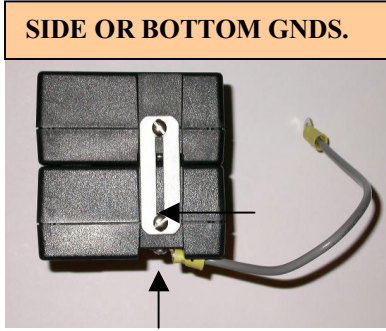

BRAVO COMMUNICATIONS, INC.
SURE/FIRE® 4-PORT LAN/NETWORK HUB PROTECTOR

MODEL RJ45/LAN8HUB

- ◆ Protects All CAT. 5 / CAT. 6 Ports Up Thru Full Duplex Ethernet
- ◆ Protects All 8 Signals/Wires Per Port Up To 250 Mhz With Straight-Thru Wiring
- ◆ 4-Port Building Block Architecture With Single-Point Grounding
- ◆ Each Hub Module Includes Four Convenient Grounding Screw Locations--Two On The Bottom Side And Two On The Sides
- ◆ 4-Port Modules Can Be Stacked Vertically And Horizontally For Unlimited Hub Expansion And Modularity As The Network Grows Or Changes
- ◆ Allows The Network Designer To Wall Mount, Desk Mount, Or Equipment Mount Directly To Premise Earth Grounding System Or Chassis/Frame Ground Or As Desired
- ◆ Comes Complete W/ 2 Grounding Brackets, A 12 AWG Ground Wire & 4 Rubber Feet
- ◆ Individual LAN Port Surge Test Light For All Ports (Diamond-Shaped Red LED)
- ◆ Hubs Come In Injection Molded, Fire Retardent Plastic. Hub Front And Back Panels Can Be Color Coded For Easy Port Identification (Black Is Standard). Heavy-Duty Shielded Brushed Aluminum Hubs Are Also Available.
- ◆ Individual Hub Modules Are Hot Swappable In The System
- ◆ Stops All Voltage Transients Greater Than ± 8 Volts And Up To 25K Amps Per Line In Less Than A Pico-Second.
- ◆ Protects LAN Equipment Repeatedly And Then Automatically Resets Itself
- ◆ Unique 3-Stage Protection On All Signal Lines Is Powerful Enough To Use For Both Inter-Building And Intra-Building Cable Run Installations.
- ◆ 5-Year Limited Warranty

REAR PANEL VIEW

**WALL-MOUNT VIEW
WITH GROUND BRACKETS**

**BOTTOM VIEW WITH
GND BRACKETS & 4
RUBBER FEET AREAS**

**BOTTOM VIEW WITH
12 AWG GROUND WIRE
(4 GROUNDING LOCATIONS)**

SIDE OR BOTTOM GNDS.

**SIDE VIEW WITH VERTICAL
STACKING & GROUND WIRE**