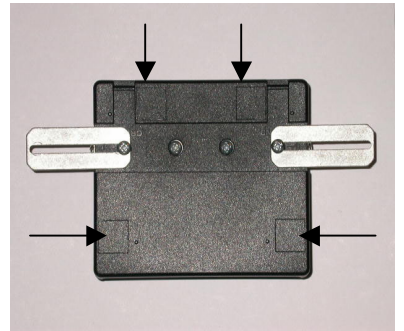

BRAVO COMMUNICATIONS, INC.
SURE/FIRE® 4-PORT LAN/NETWORK HUB PROTECTOR

MODEL RJ45/LAN8HUB

- ◆ Protects All CAT. 5 / CAT. 6 Ports Up Thru Full Duplex Ethernet
- ◆ Protects All 8 Signals/Wires Per Port Up To 250 Mhz With Straight-Thru Wiring
- ◆ 4-Port Building Block Architecture With Single-Point Grounding
- ◆ Each Hub Module Includes Four Convenient Grounding Screw Locations--Two On The Bottom Side And Two On The Sides
- ◆ 4-Port Modules Can Be Stacked Vertically And Horizontally For Unlimited Hub Expansion And Modularity As The Network Grows Or Changes
- ◆ Allows The Network Designer To Wall Mount, Desk Mount, Or Equipment Mount Directly To Premise Earth Grounding System Or Chassis/Frame Ground Or As Desired
- ◆ Comes Complete W/ 2 Grounding Brackets, A 12 AWG Ground Wire & 4 Rubber Feet
- ◆ Individual LAN Port Surge Test Light For All Ports (Diamond-Shaped Red LED)
- ◆ Hubs Come In Injection Molded, Fire Retardent Plastic. Hub Front And Back Panels Can Be Color Coded For Easy Port Identification (Black Is Standard). Heavy-Duty Shielded Brushed Aluminum Hubs Are Also Available.
- ◆ Individual Hub Modules Are Hot Swappable In The System
- ◆ Stops All Voltage Transients Greater Than ± 8 Volts And Up To 25K Amps Per Line In Less Than A Pico-Second.
- ◆ Protects LAN Equipment Repeatedly And Then Automatically Resets Itself
- ◆ Unique 3-Stage Protection On All Signal Lines Is Powerful Enough To Use For Both Inter-Building And Intra-Building Cable Run Installations.
- ◆ 5-Year Limited Warranty

REAR PANEL VIEW

**WALL-MOUNT VIEW
WITH GROUND BRACKETS**

**BOTTOM VIEW WITH
GND BRACKETS & 4
RUBBER FEET AREAS**

**BOTTOM VIEW WITH
12 AWG GROUND WIRE
(4 GROUNDING LOCATIONS)**

SIDE OR BOTTOM GNDS.

**SIDE VIEW WITH VERTICAL
STACKING & GROUND WIRE**