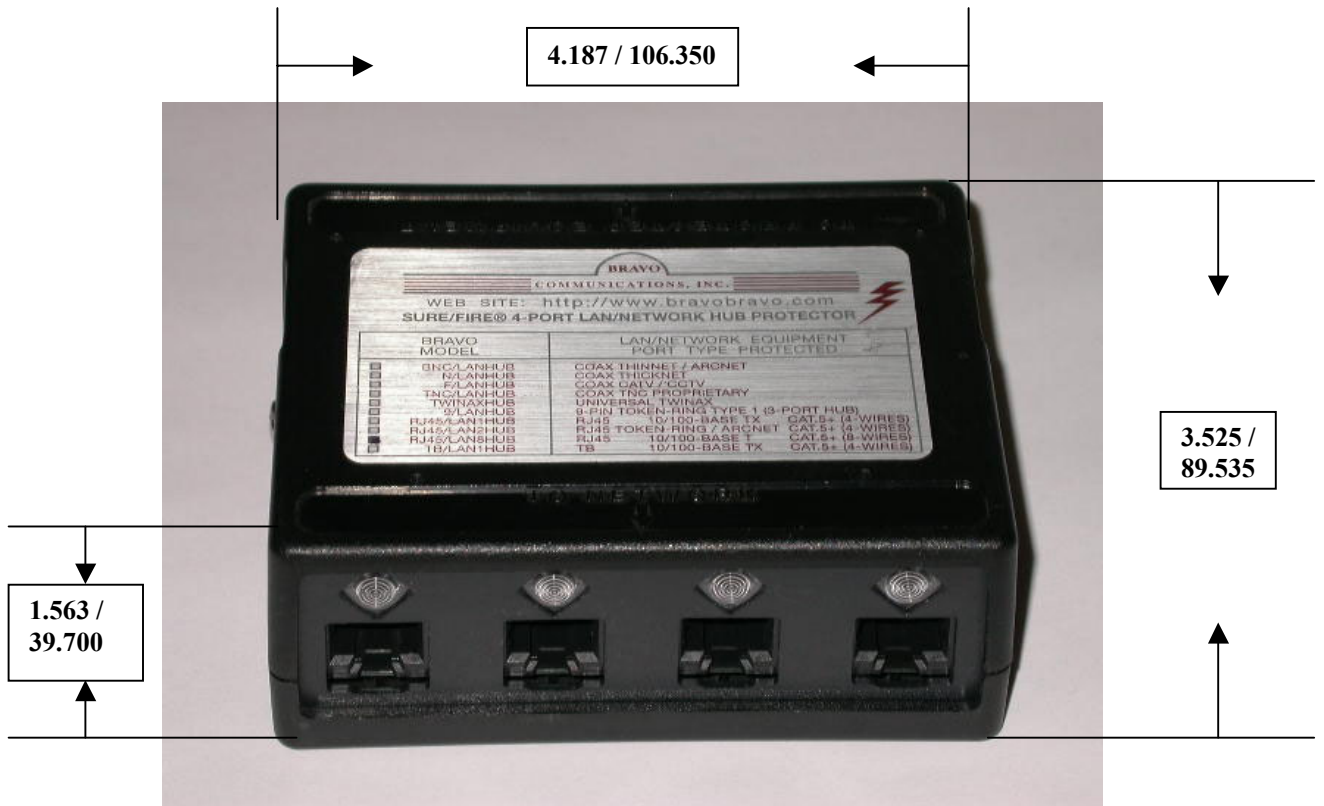

Note: All dimensions are specified as inches / millimeters.

BRAVO COMMUNICATIONS, INC.
3463 MEADOWLANDS LN
SAN JOSE, CA 95135 U.S.A.

PART NUMBER: RJ45/LAN8HUB