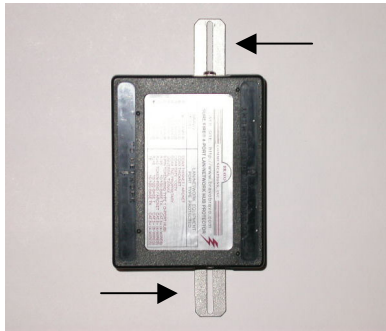

BRAVO COMMUNICATIONS, INC.
SURE/FIRE® 4-PORT LAN/NETWORK HUB PROTECTOR

MODEL RJ45/LAN8HUB

- ◆ Protects All CAT. 5 / CAT. 6 Ports Up Thru Full Duplex Ethernet
- ◆ Protects All 8 Signals/Wires Per Port Up To 250 Mhz With Straight-Thru Wiring
- ◆ 4-Port Building Block Architecture With Single-Point Grounding
- ◆ Each Hub Module Includes Four Convenient Grounding Screw Locations--Two On The Bottom Side And Two On The Sides
- ◆ 4-Port Modules Can Be Stacked Vertically And Horizontally For Unlimited Hub Expansion And Modularity As The Network Grows Or Changes
- ◆ Allows The Network Designer To Wall Mount, Desk Mount, Or Equipment Mount Directly To Premise Earth Grounding System Or Chassis/Frame Ground Or As Desired
- ◆ Comes Complete W/ 2 Grounding Brackets, A 12 AWG Ground Wire & 4 Rubber Feet
- ◆ Individual LAN Port Surge Test Light For All Ports (Diamond-Shaped Red LED)
- ◆ Hubs Come In Injection Molded, Fire Retardent Plastic. Hub Front And Back Panels Can Be Color Coded For Easy Port Identification (Black Is Standard). Heavy-Duty Shielded Brushed Aluminum Hubs Are Also Available.
- ◆ Individual Hub Modules Are Hot Swappable In The System
- ◆ Stops All Voltage Transients Greater Than ± 8 Volts And Up To 25K Amps Per Line In Less Than A Pico-Second.
- ◆ Protects LAN Equipment Repeatedly And Then Automatically Resets Itself
- ◆ Unique 3-Stage Protection On All Signal Lines Is Powerful Enough To Use For Both Inter-Building And Intra-Building Cable Run Installations.
- ◆ 5-Year Limited Warranty

REAR PANEL VIEW

**WALL-MOUNT VIEW
WITH GROUND BRACKETS**

**BOTTOM VIEW WITH
GND BRACKETS & 4
RUBBER FEET AREAS**

**BOTTOM VIEW WITH
12 AWG GROUND WIRE
(4 GROUNDING LOCATIONS)**

SIDE OR BOTTOM GNDS.

**SIDE VIEW WITH VERTICAL
STACKING & GROUND WIRE**