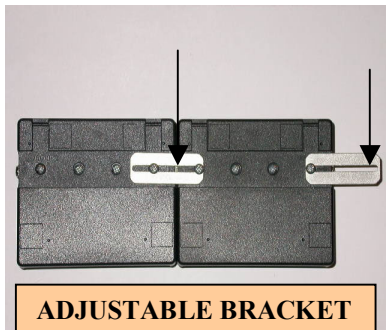

ADJUSTABLE BRACKET

BOTTOM VIEW WITH HORIZONTAL STACKING & GROUND/MOUNT BRACKETS