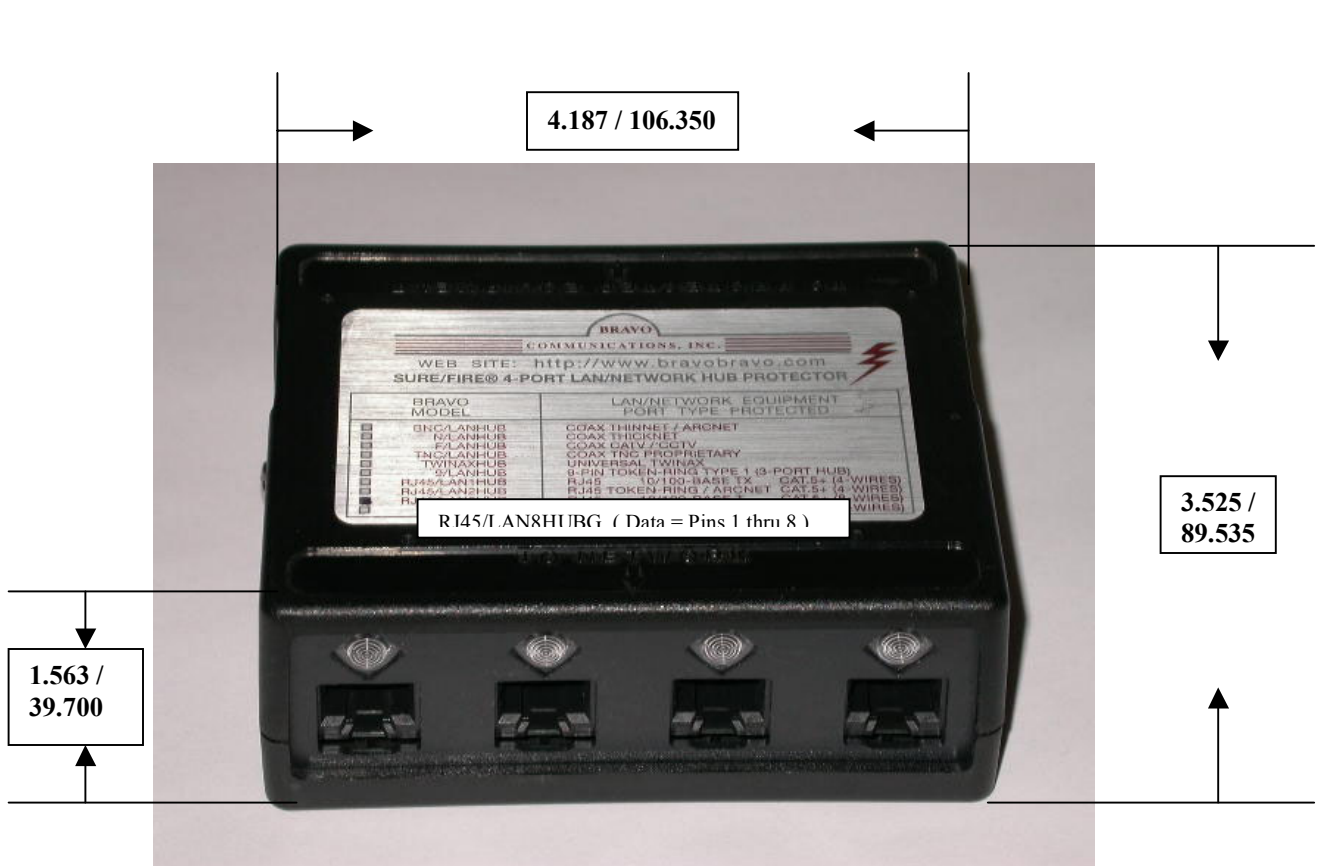

Note: All dimensions are specified as inches / millimeters.

BRAVO COMMUNICATIONS, INC.
3463 MEADOWLANDS LN
SAN JOSE, CA 95135 U.S.A.

PART NUMBER: RJ45/LAN8HUBG

Bravo Communications, Inc. reserves the right to change any specification without prior notice.
Copyright © 2009 Bravo Communications, Inc.
LAN/RJ45HUBG-001-00M 1/09 Printed in USA.
All rights reserved.

BRAVO COMMUNICATIONS, INC.
3463 MEADOWLANDS LN, SAN JOSE, CA 95135 U.S.A.
PH: (408) 297-8700 FAX: (408) 297-8701 SALES: (800) 366-0297
WEB: BRAVOBRAVO.COM EMAIL: sales@bravobravo.com
Cost-Effective Networking Solutions