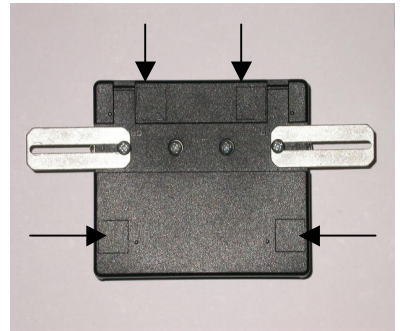

BOTTOM VIEW WITH GND BRACKETS & 4 RUBBER FEET AREAS