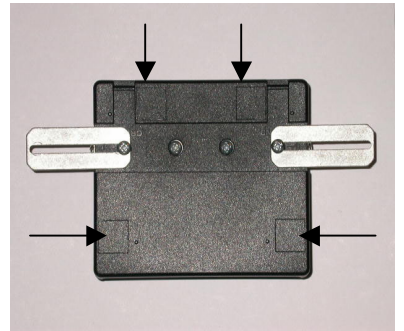

**BRAVO COMMUNICATIONS, INC.**  
**SURE/FIRE® 4-PORT TELECOM HUB PROTECTORS**

REAR PANEL VIEW RJ45

WALL-MOUNT VIEW WITH GROUND BRACKETS

BOTTOM VIEW WITH GND BRACKETS & 4 RUBBER FEET AREAS

BOTTOM VIEW WITH 12 AWG GROUND WIRE (4 GROUNDING LOCATIONS)

SIDE OR BOTTOM GNDS.

SIDE VIEW WITH VERTICAL STACKING & GROUND WIRE

MULTI-VIEW WITH VERTICAL STACKING RJ45 STYLE W/ LEDs

TB MODEL TOP VIEW W/ HORIZONTAL STACKING & GROUND/MOUNT BRACKETS

TB MODEL BOTTOM/FRONT VIEW W/ HORIZONTAL STACKING & GROUND/MOUNT BRACKETS

RING TERMINAL

TOP VIEW WITH HORIZONTAL STACK & GROUND WIRE

TB MODEL TOP/FRONT VIEW W/ HORIZONTAL STACKING & GROUND/MOUNT BRACKETS

FACEPLATE COLOR CODING OF TELECOM WIRING/CABLE (EX. BLACK = POTS; GRAY = T1/E1)

LOCKING SCREWS/HOLES (FRONT & REAR X 16)

RED PORT LEDs (X 4) 4-WIRE PORTS

TB MODEL TOP/FRONT VIEW W/LEDs CONNECTS 16 WIRES