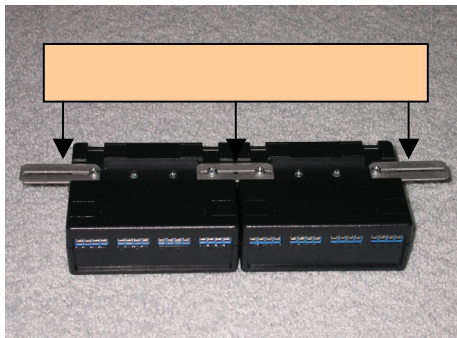

**BRAVO COMMUNICATIONS, INC.**  
**SURE/FIRE® 4-PORT TELECOM HUB PROTECTORS**

REAR PANEL VIEW RJ45

WALL-MOUNT VIEW WITH GROUND BRACKETS

BOTTOM VIEW WITH GND BRACKETS & 4 RUBBER FEET AREAS

BOTTOM VIEW WITH 12 AWG GROUND WIRE (4 GROUNDING LOCATIONS)

SIDE OR BOTTOM GNDS.

SIDE VIEW WITH VERTICAL STACKING & GROUND WIRE

MULTI-VIEW WITH VERTICAL STACKING RJ45 STYLE W/ LEDs

TB MODEL TOP VIEW W/ HORIZONTAL STACKING & GROUND/MOUNT BRACKETS

TB MODEL BOTTOM/FRONT VIEW W/ HORIZONTAL STACKING & GROUND/MOUNT BRACKETS

RING TERMINAL

TOP VIEW WITH HORIZONTAL STACK & GROUND WIRE

TB MODEL TOP/FRONT VIEW W/ HORIZONTAL STACKING & GROUND/MOUNT BRACKETS

FACEPLATE COLOR CODING OF TELECOM WIRING/CABLE (EX. BLACK = POTS; GRAY = T1/E1)

LOCKING SCREWS/HOLES (FRONT & REAR X 16)

RED PORT LEDs (X 4) 4-WIRE PORTS

TB MODEL TOP/FRONT VIEW W/LEDs CONNECTS 16 WIRES