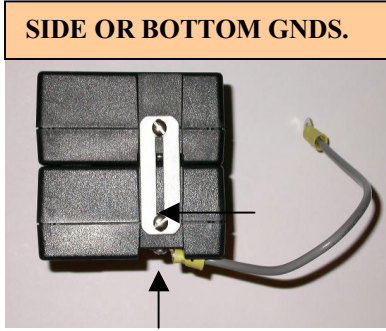

**BRAVO COMMUNICATIONS, INC.**  
**SURE/FIRE® 4-PORT TELECOM HUB PROTECTORS**

REAR PANEL VIEW RJ45

WALL-MOUNT VIEW WITH GROUND BRACKETS

BOTTOM VIEW WITH GND BRACKETS & 4 RUBBER FEET AREAS

BOTTOM VIEW WITH 12 AWG GROUND WIRE (4 GROUNDING LOCATIONS)

SIDE OR BOTTOM GNDS.

SIDE VIEW WITH VERTICAL STACKING & GROUND WIRE

MULTI-VIEW WITH VERTICAL STACKING RJ45 STYLE W/ LEDs

TB MODEL TOP VIEW W/ HORIZONTAL STACKING & GROUND/MOUNT BRACKETS

TB MODEL BOTTOM/FRONT VIEW W/ HORIZONTAL STACKING & GROUND/MOUNT BRACKETS

RING TERMINAL

TOP VIEW WITH HORIZONTAL STACK & GROUND WIRE

TB MODEL TOP/FRONT VIEW W/ HORIZONTAL STACKING & GROUND/MOUNT BRACKETS

FACEPLATE COLOR CODING OF TELECOM WIRING/CABLE (EX. BLACK = POTS; GRAY = T1/E1)

LOCKING SCREWS/HOLES (FRONT & REAR X 16)

RED PORT LEDs (X 4) 4-WIRE PORTS

TB MODEL TOP/FRONT VIEW W/LEDs CONNECTS 16 WIRES