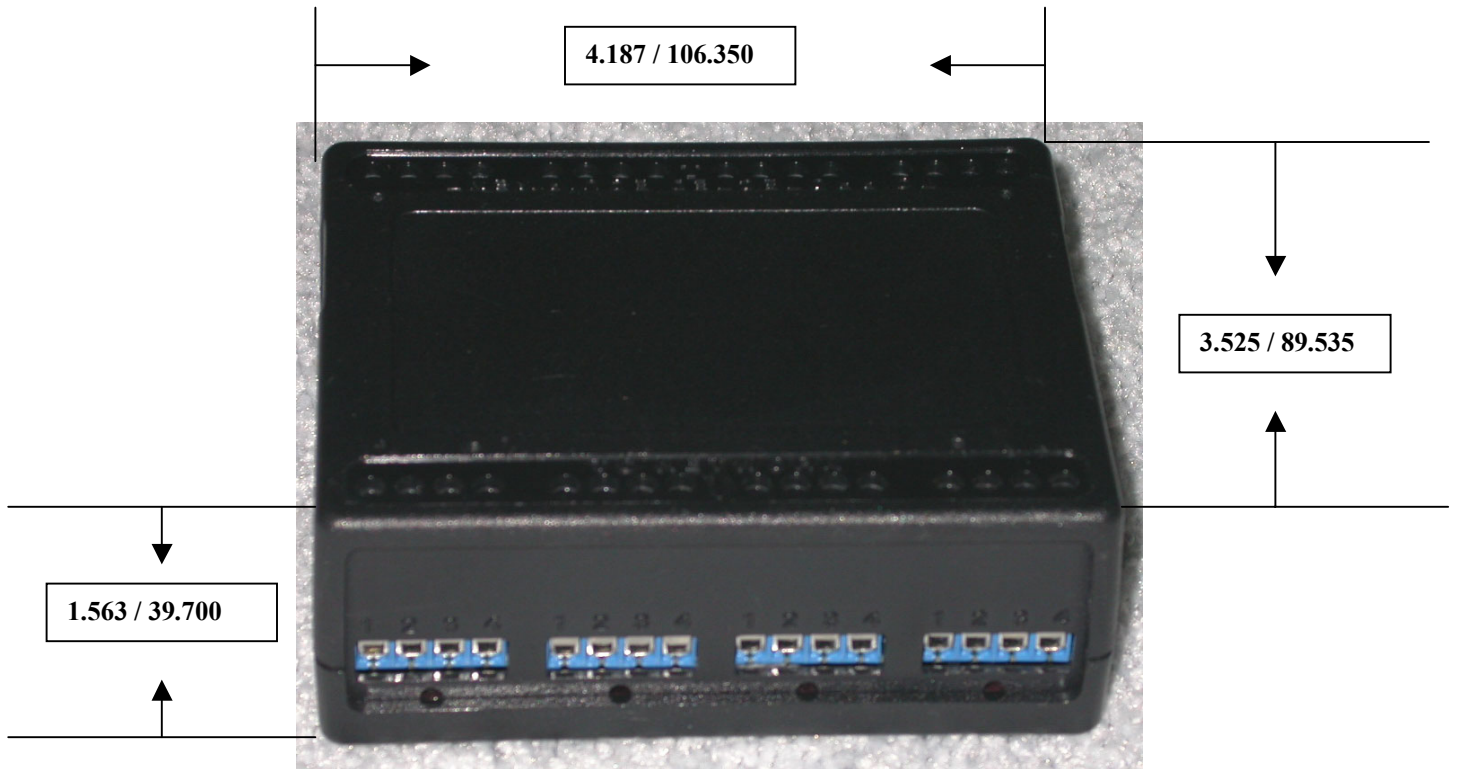

(Photo Shows Terminal Block Style With Ringer LEDs)

Note: All dimensions are specified as inches / millimeters.

BRAVO COMMUNICATIONS, INC.
3463 MEADOWLANDS LN
SAN JOSE, CA 95135 U.S.A.

PART NUMBERS: **DDD/TEL1HUB** **DDD/TEL1HUB+**
DDD/TEL2HUB **DDD/TEL2HUB+**
DDD/TEL3HUB **DDD/TEL3HUB+**
DDD/TEL4HUB **DDD/TEL4HUB+**
LL/TEL1HUB **LL/TEL1HUB+**
LL/TEL2HUB **LL/TEL2HUB+**
HS/TEL1HUB **HS/TEL1HUB+**
HS/TEL2HUB **HS/TEL2HUB+**