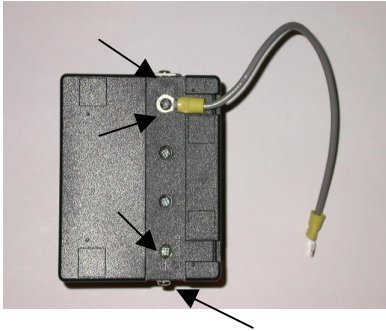

**BRAVO COMMUNICATIONS, INC.**  
**SURE/FIRE® 4-PORT TELECOM HUB PROTECTORS**

REAR PANEL VIEW RJ45

WALL-MOUNT VIEW WITH GROUND BRACKETS

BOTTOM VIEW WITH GND BRACKETS & 4 RUBBER FEET AREAS

BOTTOM VIEW WITH 12 AWG GROUND WIRE (4 GROUNDING LOCATIONS)

SIDE OR BOTTOM GNDS.

SIDE VIEW WITH VERTICAL STACKING & GROUND WIRE

MULTI-VIEW WITH VERTICAL STACKING RJ45 STYLE W/ LEDs

TB MODEL TOP VIEW W/ HORIZONTAL STACKING & GROUND/MOUNT BRACKETS

TB MODEL BOTTOM/FRONT VIEW W/ HORIZONTAL STACKING & GROUND/MOUNT BRACKETS

RING TERMINAL

TOP VIEW WITH HORIZONTAL STACK & GROUND WIRE

TB MODEL TOP/FRONT VIEW W/ HORIZONTAL STACKING & GROUND/MOUNT BRACKETS

FACEPLATE COLOR CODING OF TELECOM WIRING/CABLE (EX. BLACK = POTS; GRAY = T1/E1)

LOCKING SCREWS/HOLES (FRONT & REAR X 16)

RED PORT LEDs (X 4) 4-WIRE PORTS

TB MODEL TOP/FRONT VIEW W/LEDs CONNECTS 16 WIRES