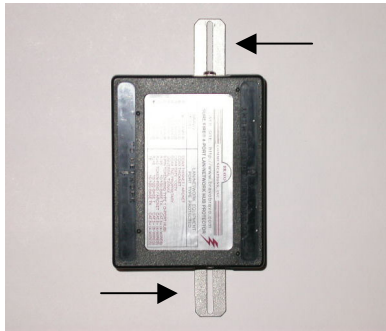

**BRAVO COMMUNICATIONS, INC.**  
**SURE/FIRE® 4-PORT TELECOM HUB PROTECTORS**

REAR PANEL VIEW RJ45

WALL-MOUNT VIEW WITH GROUND BRACKETS

BOTTOM VIEW WITH GND BRACKETS & 4 RUBBER FEET AREAS

BOTTOM VIEW WITH 12 AWG GROUND WIRE (4 GROUNDING LOCATIONS)

SIDE OR BOTTOM GNDS.

SIDE VIEW WITH VERTICAL STACKING & GROUND WIRE

MULTI-VIEW WITH VERTICAL STACKING RJ45 STYLE W/ LEDs

TB MODEL TOP VIEW W/ HORIZONTAL STACKING & GROUND/MOUNT BRACKETS

TB MODEL BOTTOM/FRONT VIEW W/ HORIZONTAL STACKING & GROUND/MOUNT BRACKETS

RING TERMINAL

TOP VIEW WITH HORIZONTAL STACK & GROUND WIRE

TB MODEL TOP/FRONT VIEW W/ HORIZONTAL STACKING & GROUND/MOUNT BRACKETS

FACEPLATE COLOR CODING OF TELECOM WIRING/CABLE (EX. BLACK = POTS; GRAY = T1/E1)

LOCKING SCREWS/HOLES (FRONT & REAR X 16)

RED PORT LEDs (X 4) 4-WIRE PORTS

TB MODEL TOP/FRONT VIEW W/LEDs CONNECTS 16 WIRES