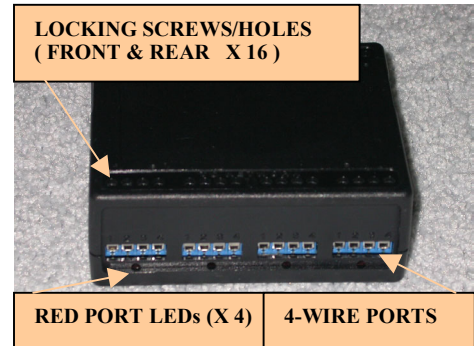

RING TERMINAL

TOP VIEW WITH HORIZONTAL STACK & GROUND WIRE

TB MODEL TOP/FRONT VIEW W/ HORIZONTAL STACKING & GROUND/MOUNT BRACKETS

FACEPLATE COLOR CODING OF TELECOM WIRING/CABLE (EX. BLACK = POTS; GRAY = T1/E1)

LOCKING SCREWS/HOLES (FRONT & REAR X 16)

RED PORT LEDs (X 4) 4-WIRE PORTS

TB MODEL TOP/FRONT VIEW W/LEDs CONNECTS 16 WIRES